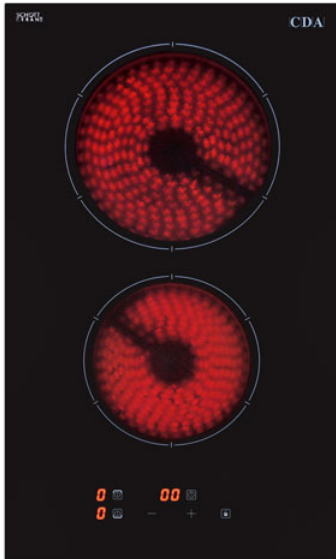

HC3621FR Domino two zone ceramic hob

Colour:
frameless

Features

- Timer
- Temperature limiter
- Automatic heat function
- Child safety lock
- Easy clean surface
- LED display
- Electronic touch control
- Front control
- Residual heat indicators

Technical specification

- Rated electrical power: 3kW
- Power cable length: 1.3m
- Power cable type: 3x1.5mm????

Zone information

- Number of zones: 2
- Front: 145mm: 1.2kW
- Rear: 180mm: 1.8kW